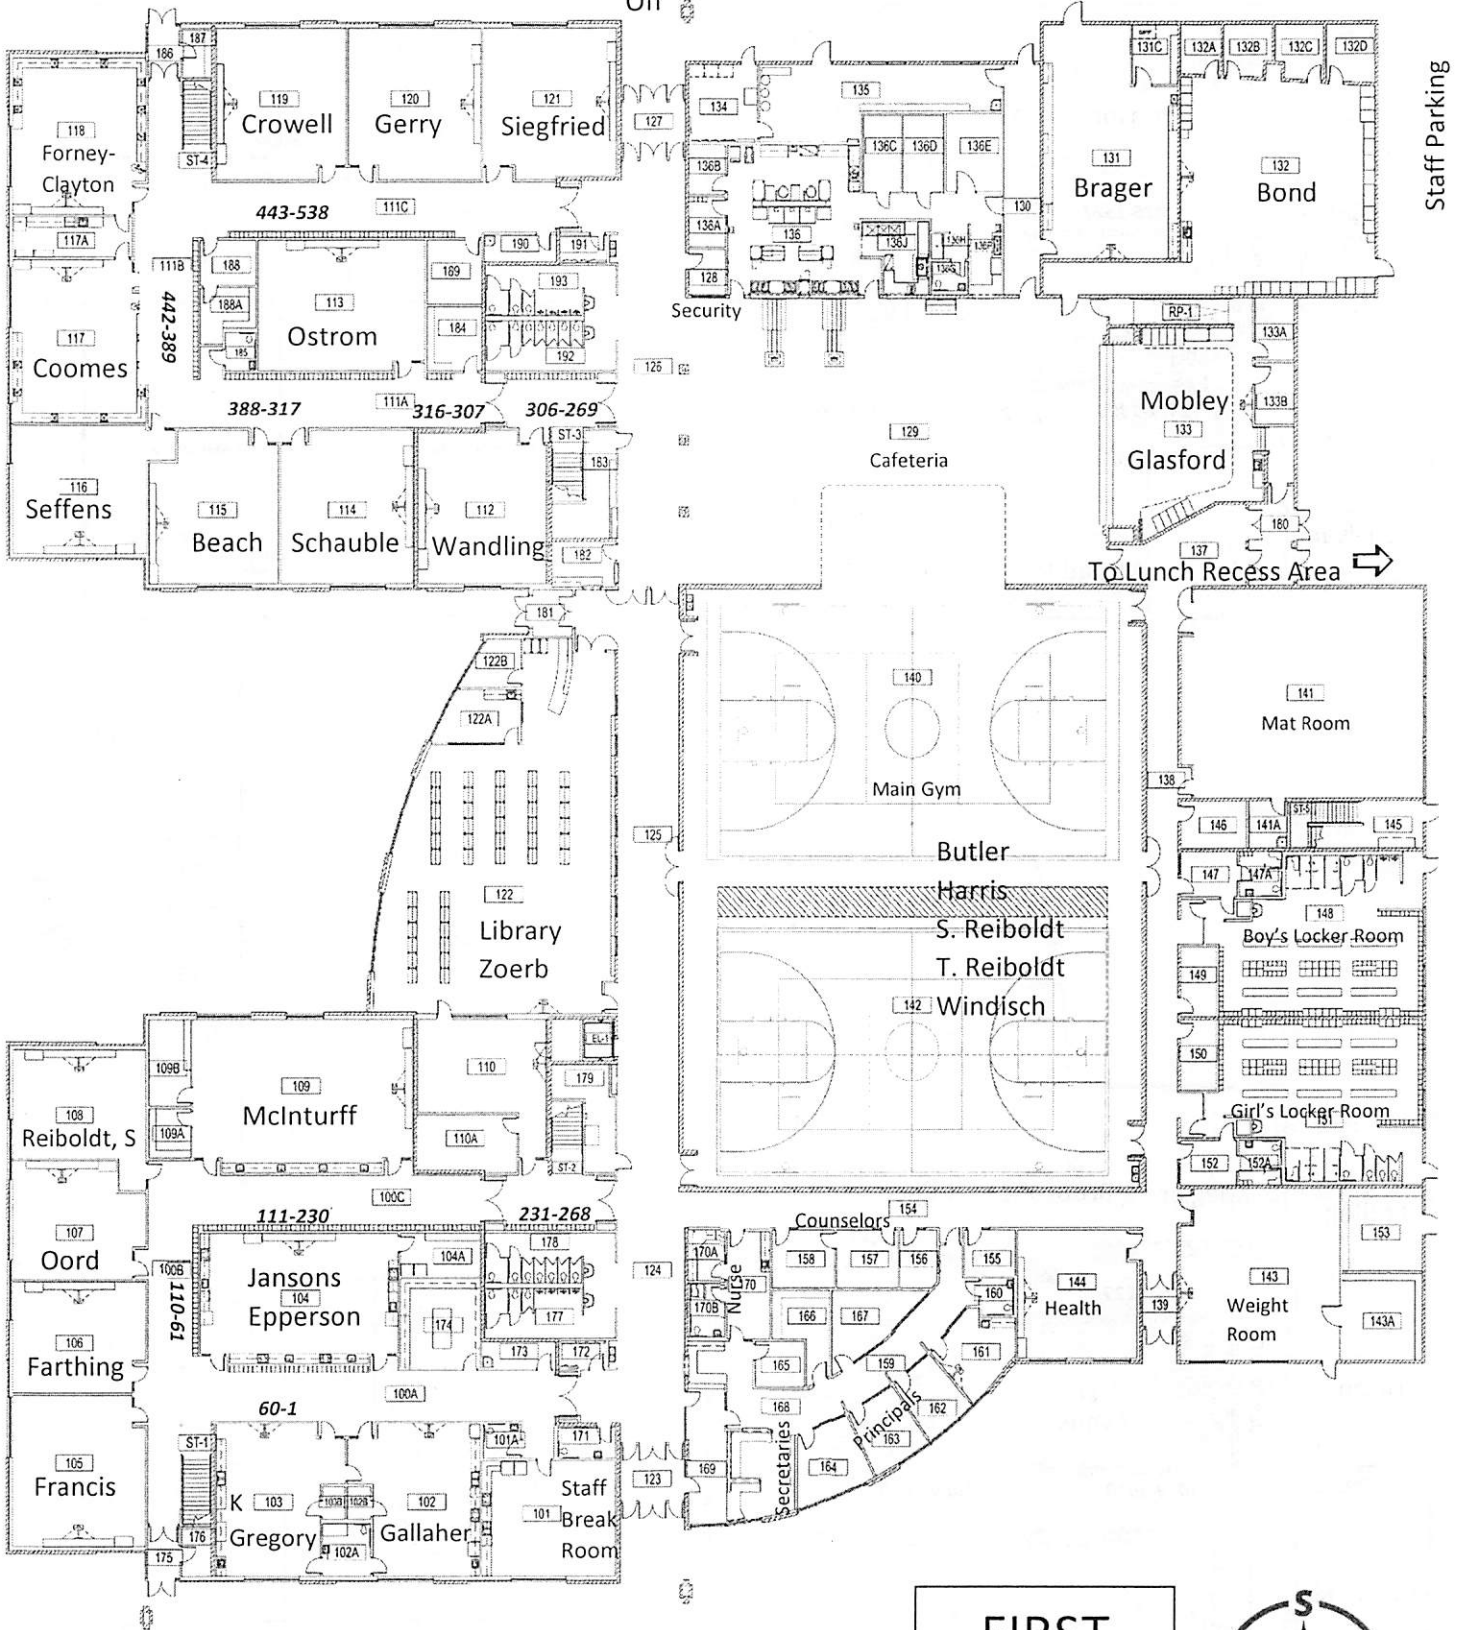

School
Bus
Drop
Off

Front Entrance – 27th Ave. Parent Drop Off

FIRST
FLOOR

SECOND
FLOOR